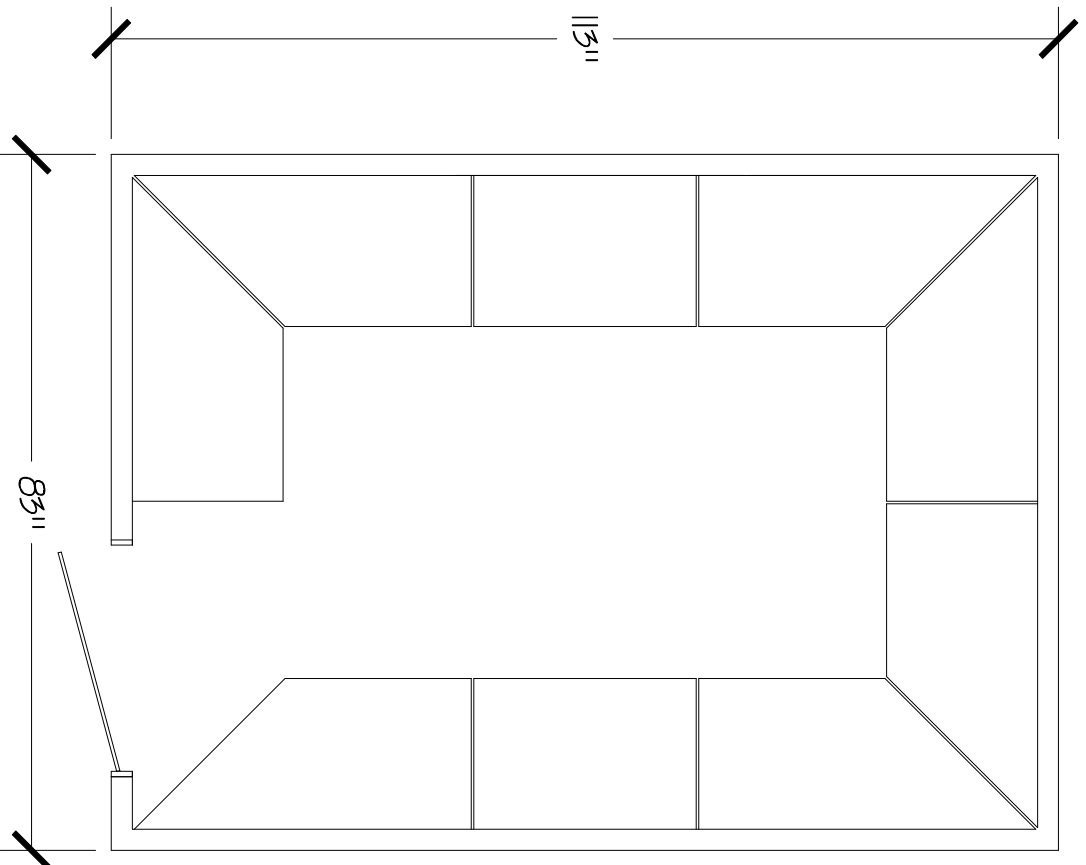

Steam Room

Type 5-5 Steam Room

SCALE: 1/2" = 1'