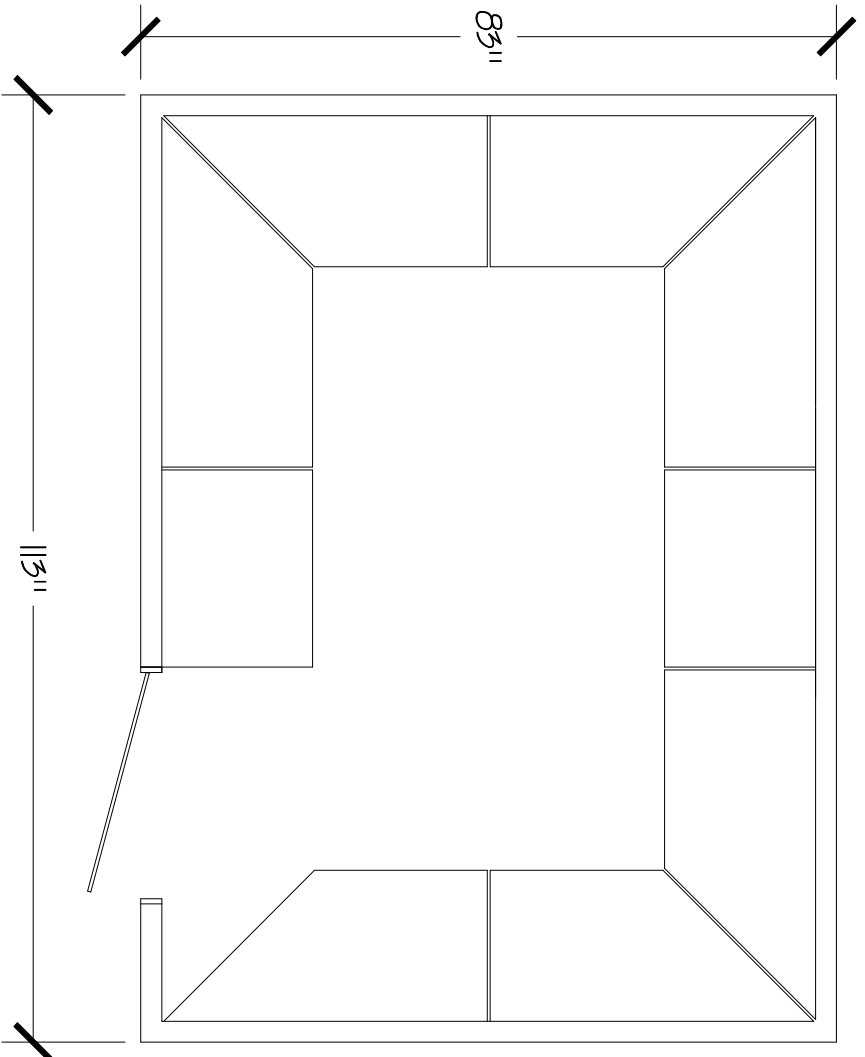

Steam Room

Type 5-3 Steam Room

SCALE: 1/2" = 1'