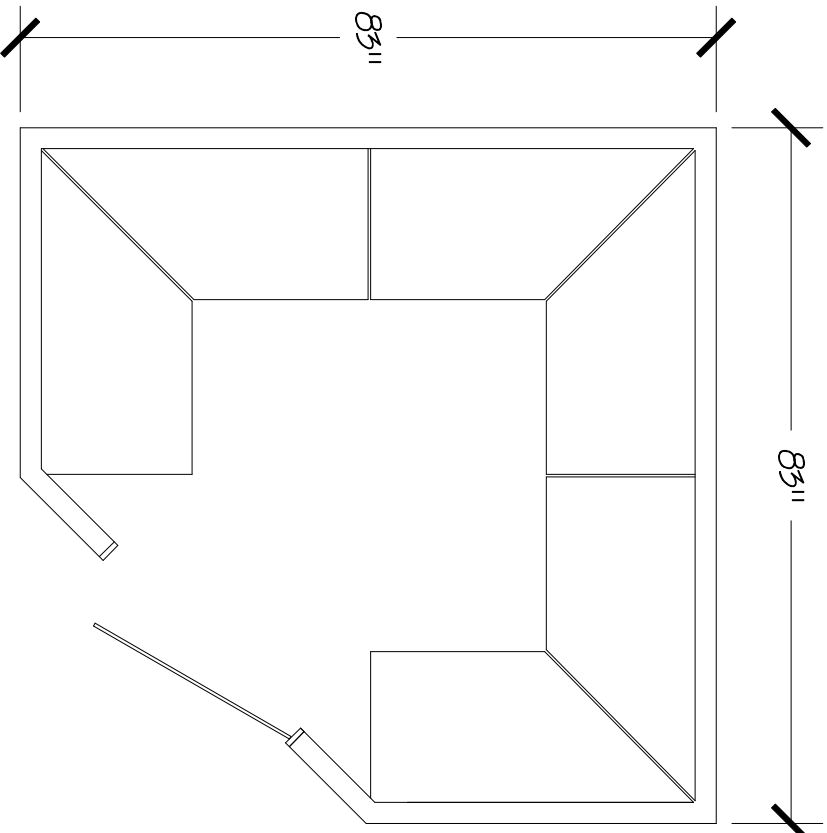

Steam Room

Type 3 Steam Room

SCALE: 1/2" = 1'