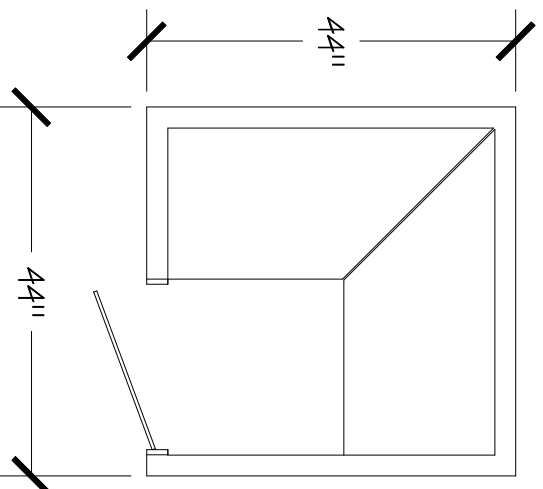

Steam Room

Type | Steam Room

SCALE: 1/2" = 1'