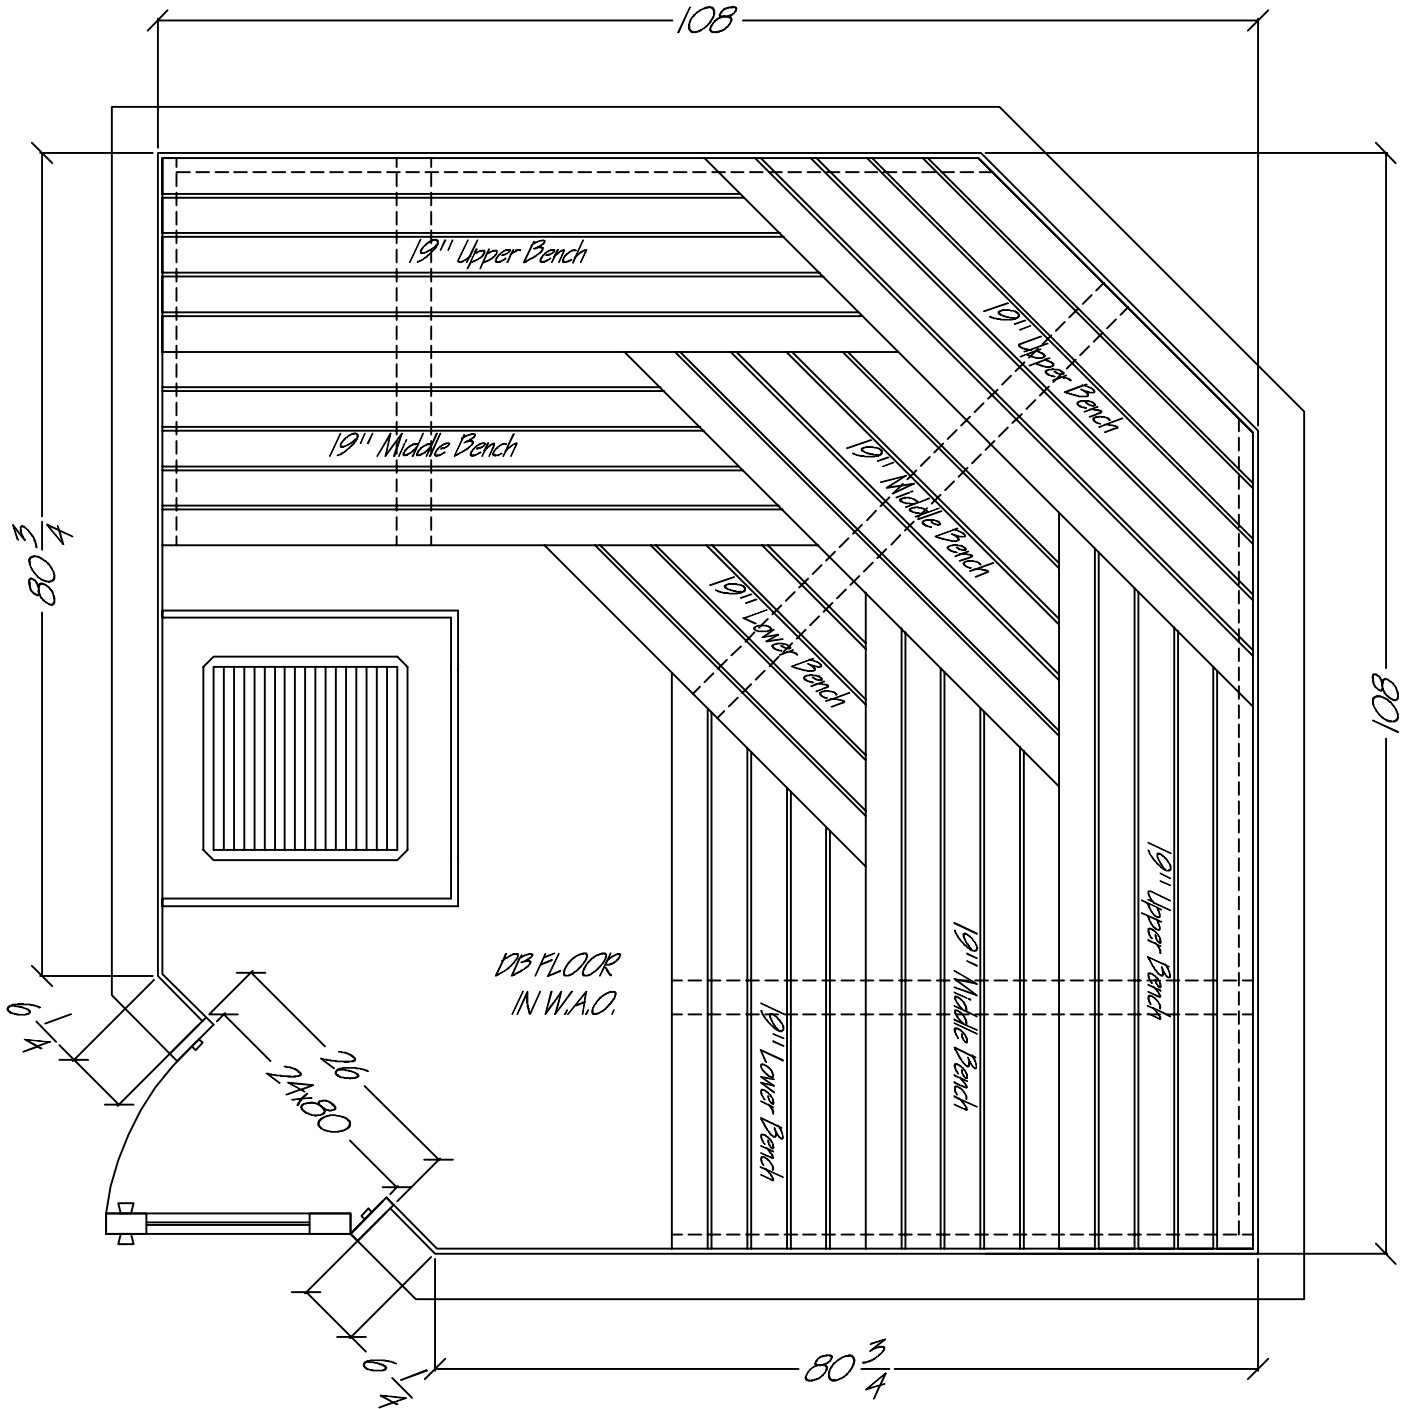

Ceiling Height, 84"

Pre-Cut Sauna 9x9-6

----- Indicates Bench Supports

Note: Cedar T&G to be applied horizontally

Standard benches are 19" wide  
R.O. = 26" x 82", Jamb = 5"

Drawing # SPC99-6