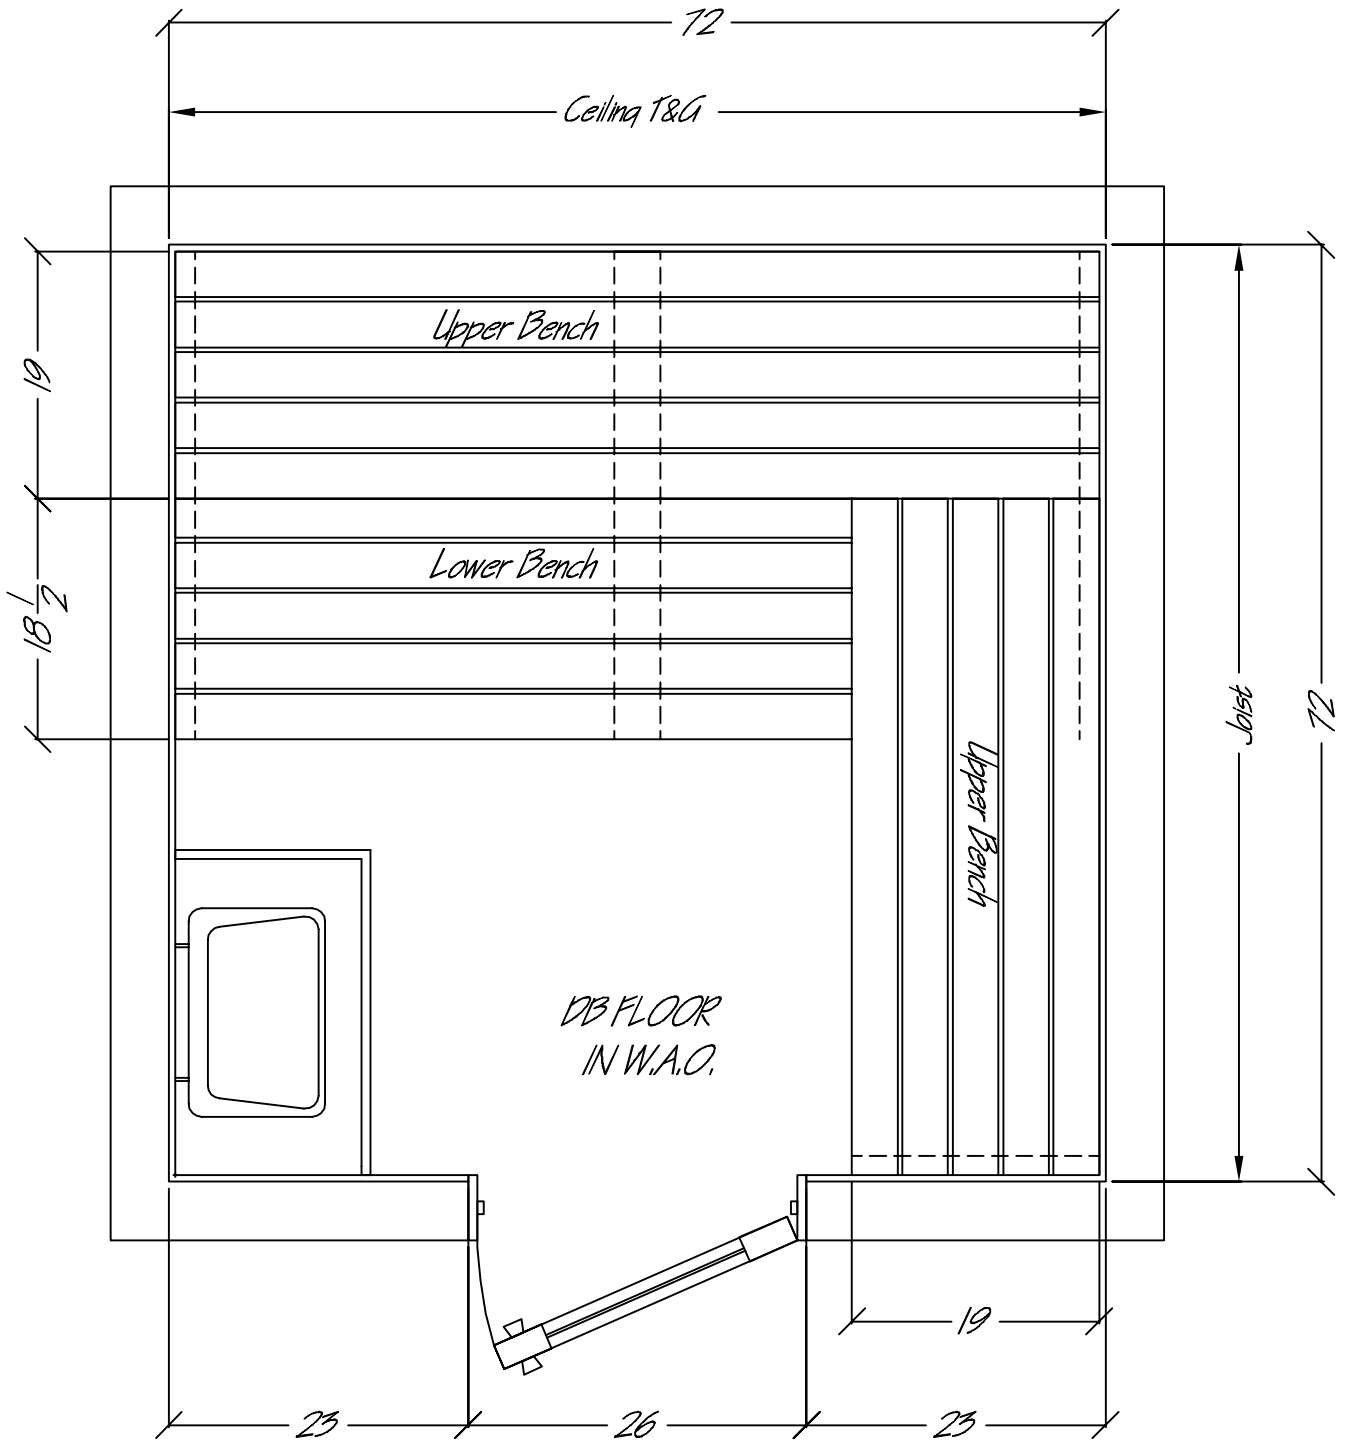

Ceiling Height, 84"

Pre-Cut Sauna 6x6

----- Indicates Bench Supports

Note: Cedar T&G to be applied horizontally

Standard benches are 19" wide

R.O. = 26" x 82", Jamb = 5"

Drawing # SPC66