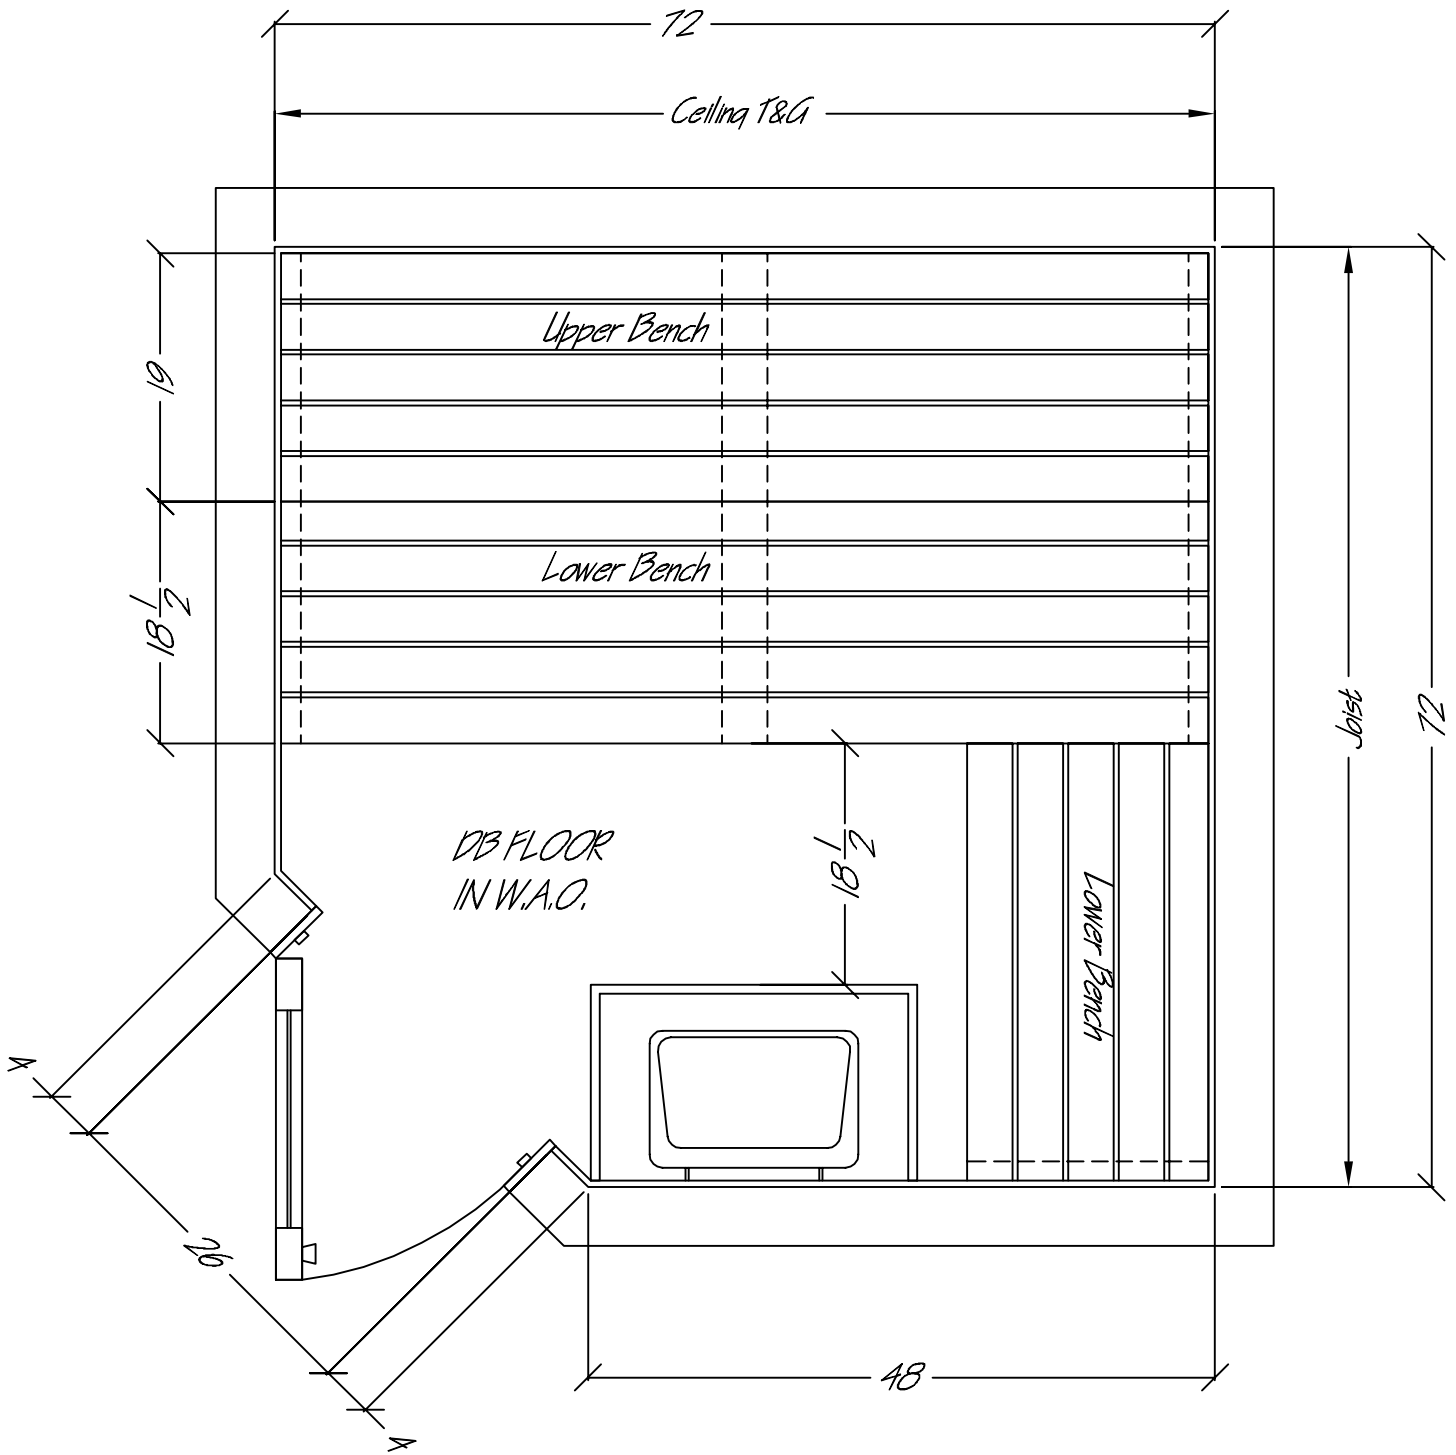

Ceiling Height, 84"

Pre-Cut Sauna 6x6-5
----- Indicates Bench Supports

Note: Cedar T&G to be applied horizontally
Standard benches are 19" wide
R.O. = 26" x 82", Jamb = 5"

Drawing # SPC66-5