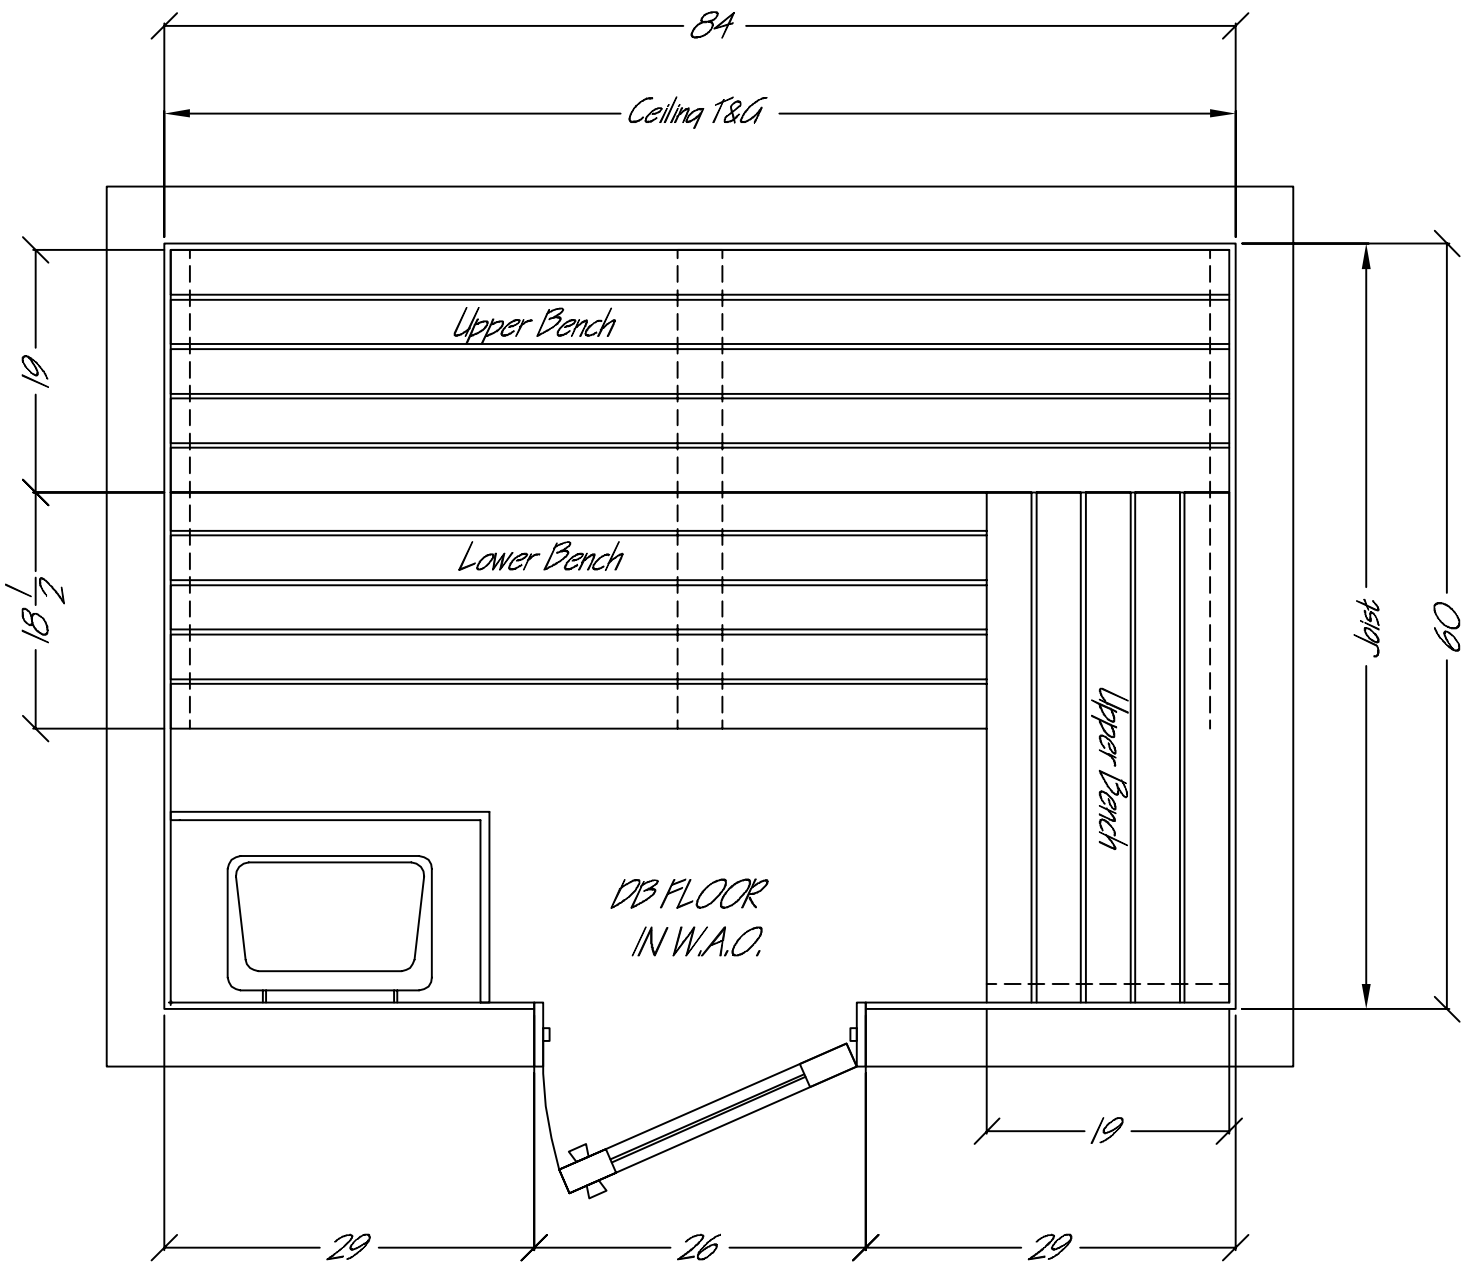

Ceiling Height, 84"

Pre-Cut Sauna 5x7

----- Indicates Bench Supports

Note: Cedar T&G to be applied horizontally

Standard benches are 19" wide

R.O. = 26" x 82", Jamb = 5"

Drawing # SPC57