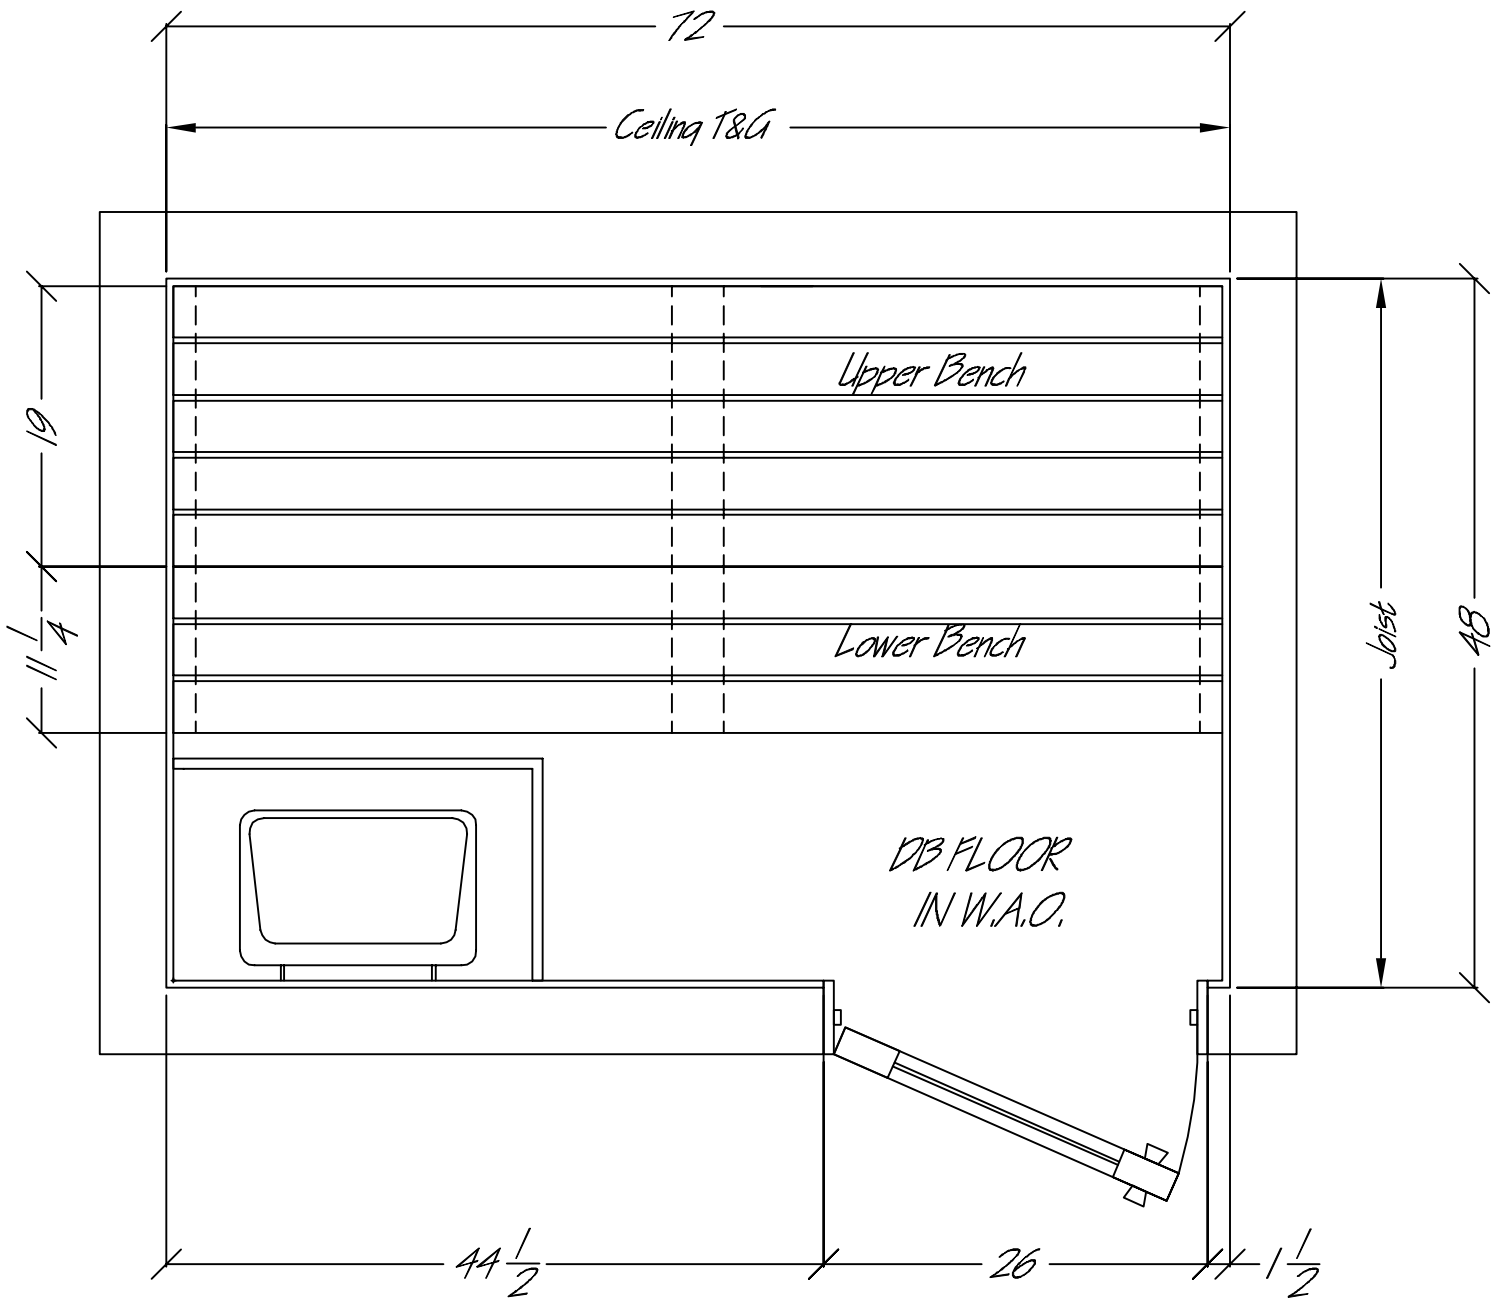

Ceiling Height, 84"

Pre-Cut Sauna 4x6

----- Indicates Bench Supports

Note: Cedar T&G to be applied horizontally

Standard benches are 19" wide

R.O. = 26" x 82", Jamb = 5"

Drawing # SPC46