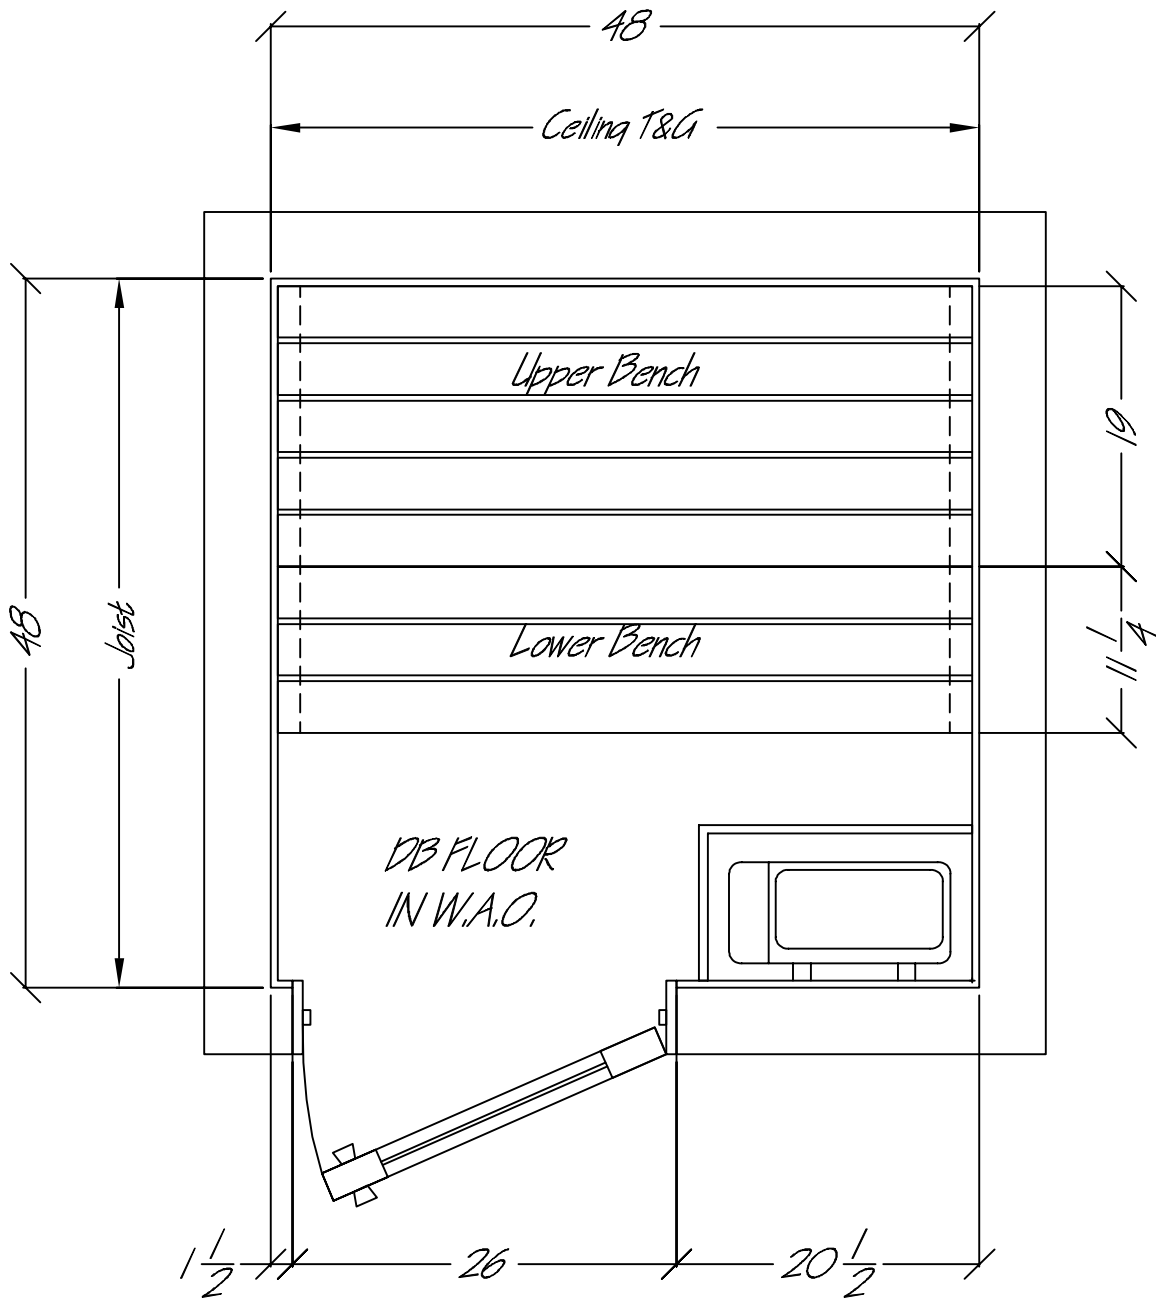

Ceiling Height, 84"

Pre-Cut Sauna 4x4

----- Indicates Bench Supports

Note: Cedar T&G to be applied horizontally

Standard benches are 19" wide

R.O. = 26" x 82", Jamb = 5"

Drawing # SPC44