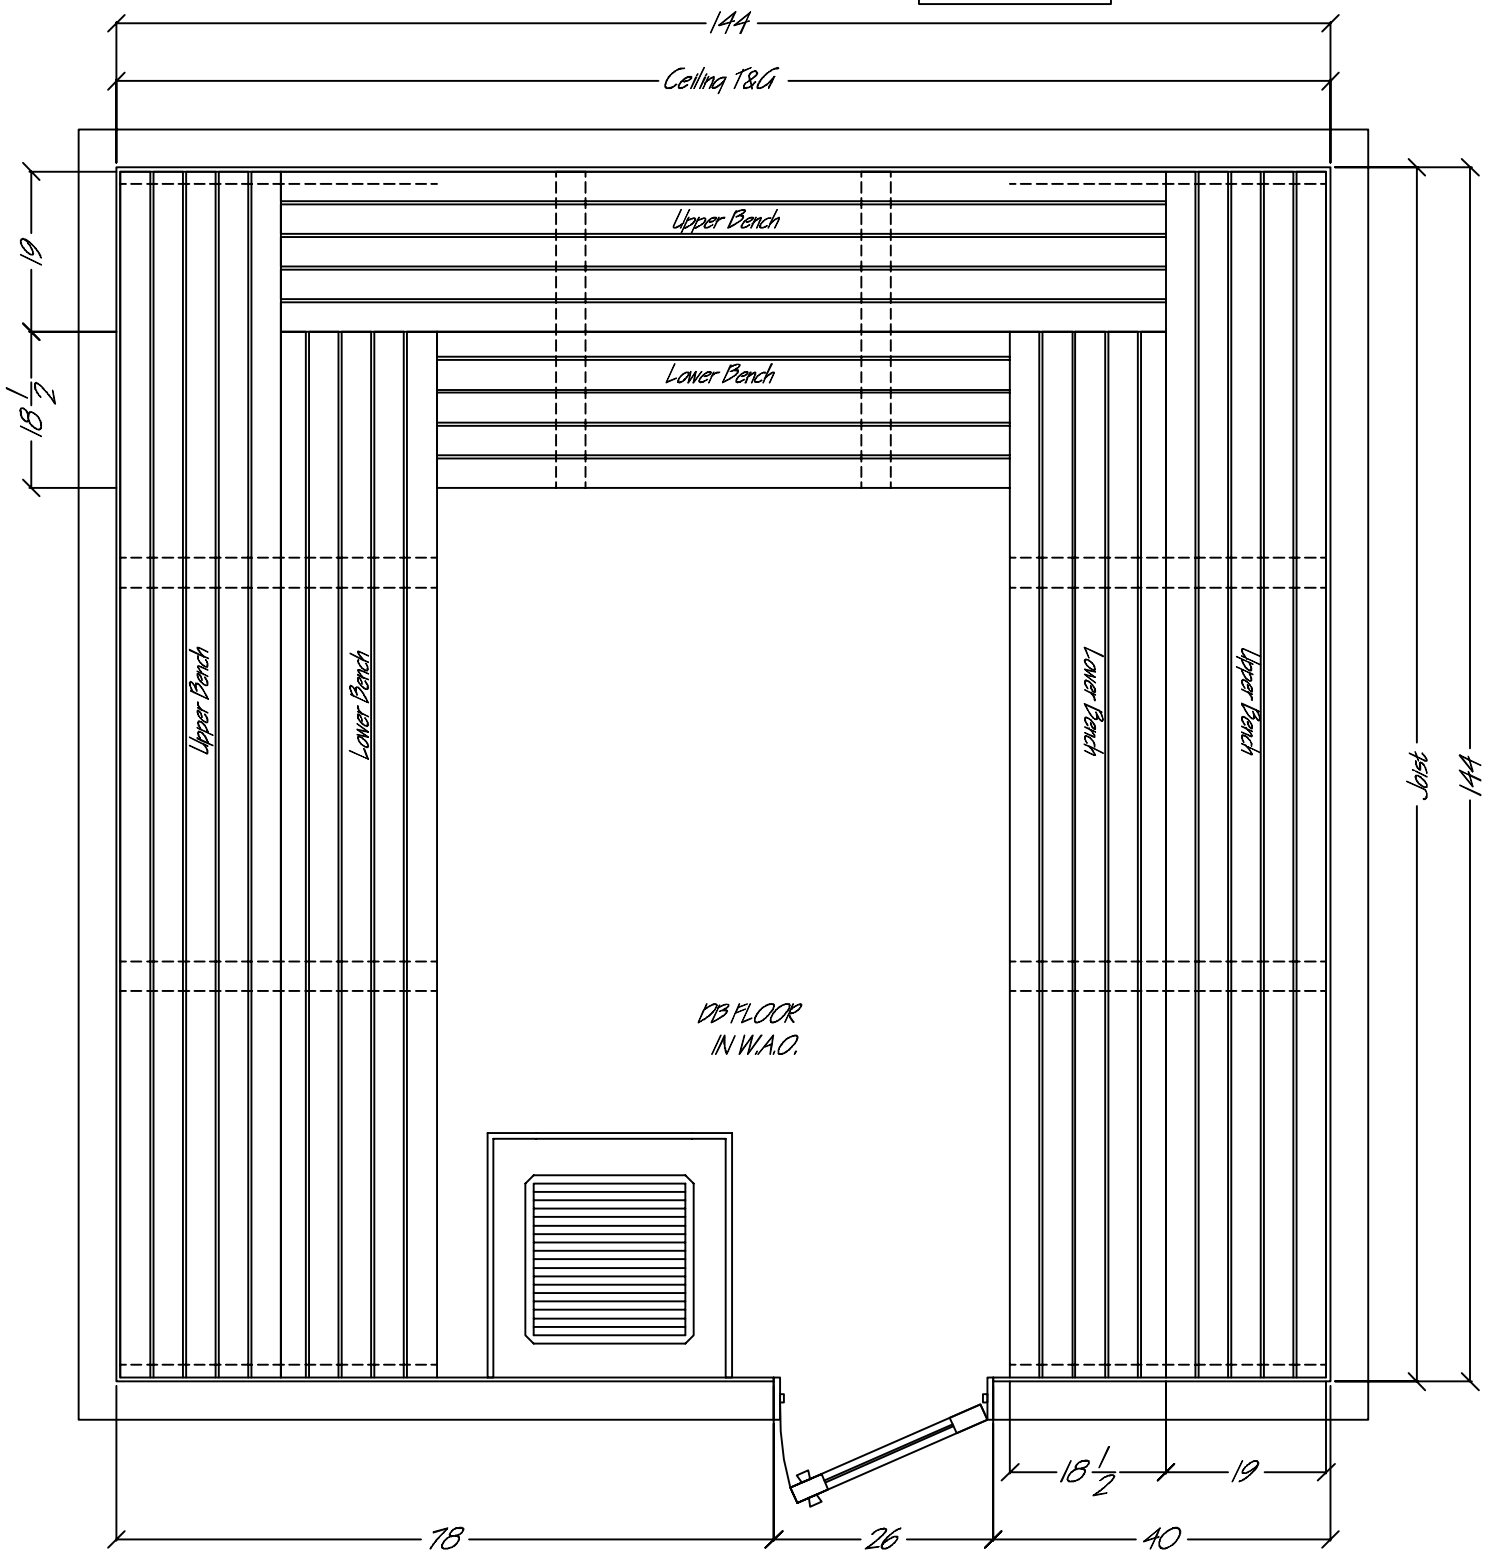

Ceiling Height, 84"

Pre-Cut Sarna 12x12

----- Indicates Bench Supports

Note: Cedar T&G to be applied horizontally

Standard benches are 19" wide

R.O. = 26" x 82", Jamb = 5"

Drawing # SPC1212