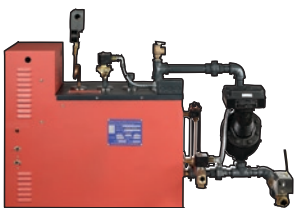

Amerc and Steamist are both recognized as the top commercial steam boilers in the world. We are able to distribute for both brands, due to the buying power and national influence of Apex. Your Apex sales consultant has the unique ability to review your commercial project to help you to determine what brand, control option, and kw size best suits your needs.

Joe Leahy and Doug Smith founded Apex on the principles of strong customer service. Trained Apex employees provide local on-site consulting using only the finest workmanship and materials. This unmatched “local” one-on-one business model has allowed us to assist thousands of satisfied customers since 1984.

Apex’s “On Target” Quality Program begins at our manufacturing facility in Woodinville, Washington. Each product must meet specific quality standards that are reviewed by each production crew member. The product is then reviewed by our Inspection and Shipping department. Apex’s trained installers are the final check on each product. No other sauna product in the industry is inspected by three different factory trained personnel.

Local On-site Installation & Service
Free consultation.

Apex Headquarters
15540 Woodinville-Redmond Rd. Suite A800
Woodinville, Washington 98072
425-398-0565 • www.apexsaunasteam.com