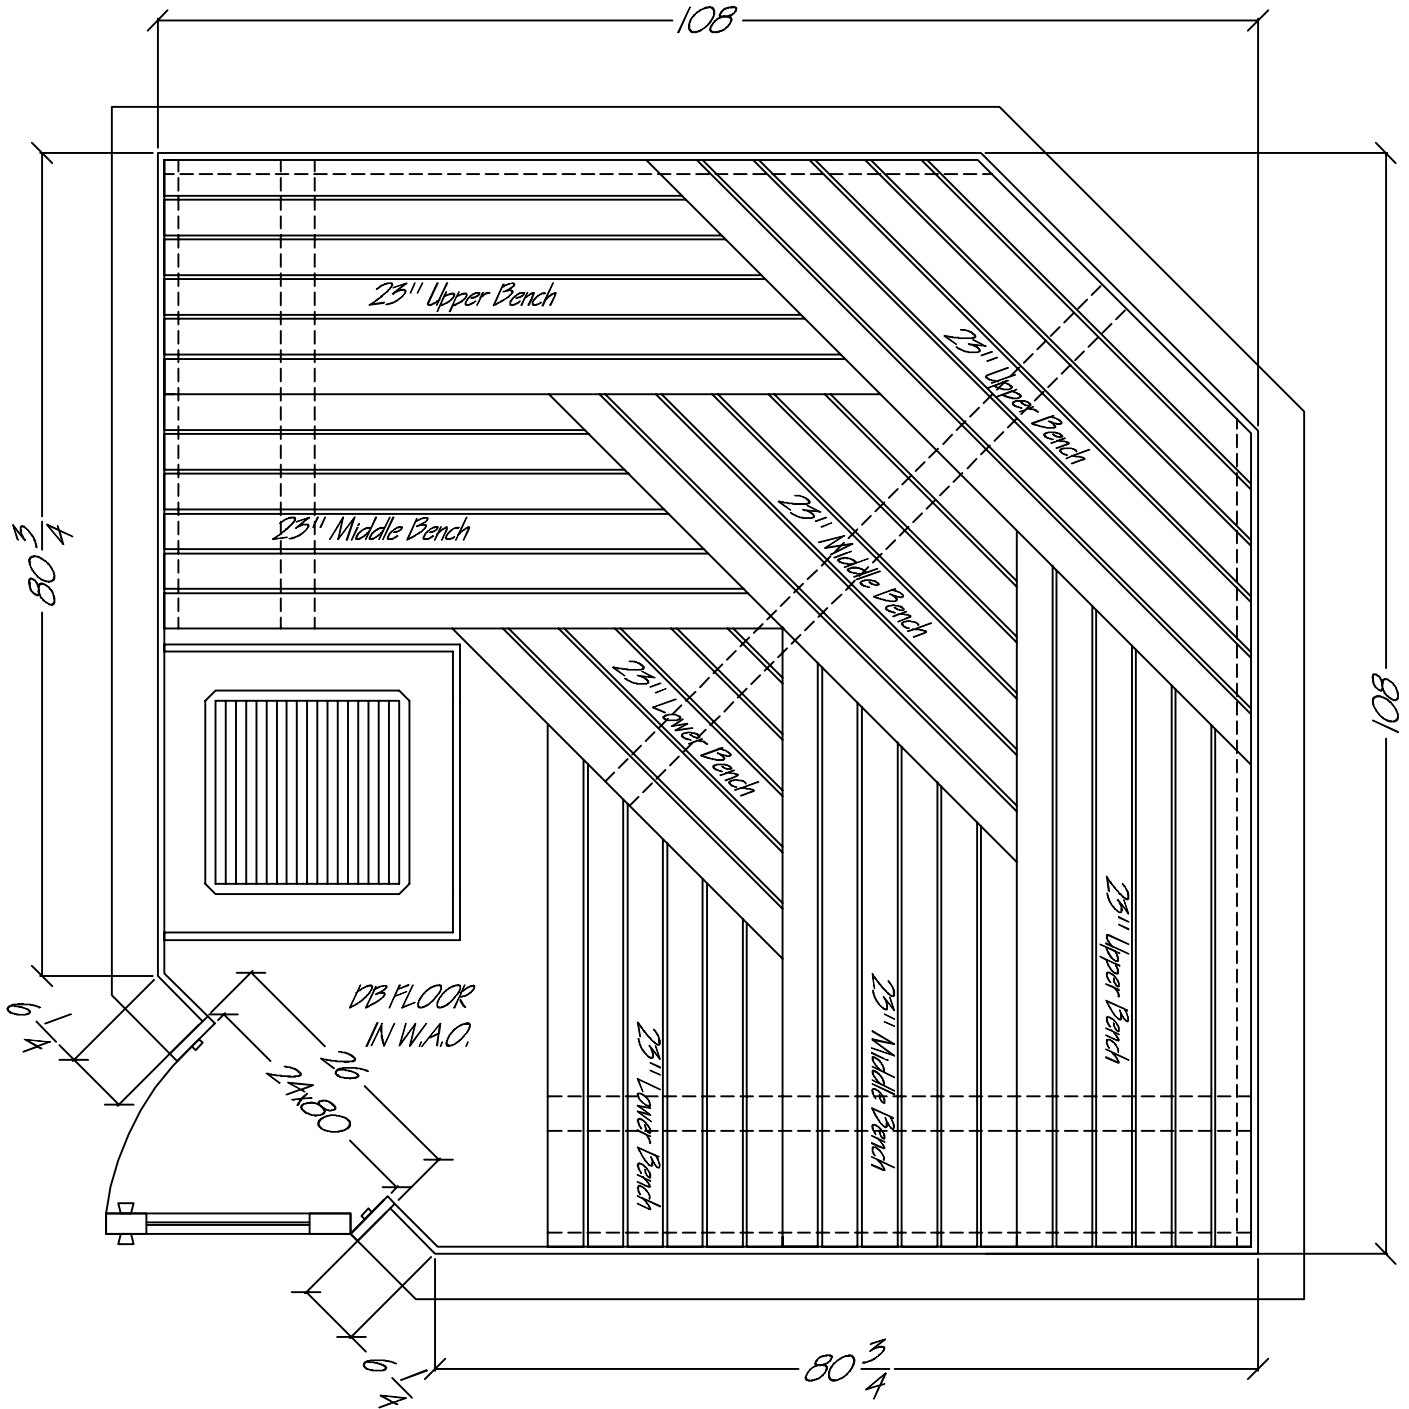

Ceiling Height, 84"

European Pre-Cut Sauna 9x9-6

----- Indicates Bench Supports

Note: Cedar T&G to be applied horizontally

Standard benches are 23" wide
R.O. = 26" x 82", Jamb = 5"

Drawing # EPC99-6