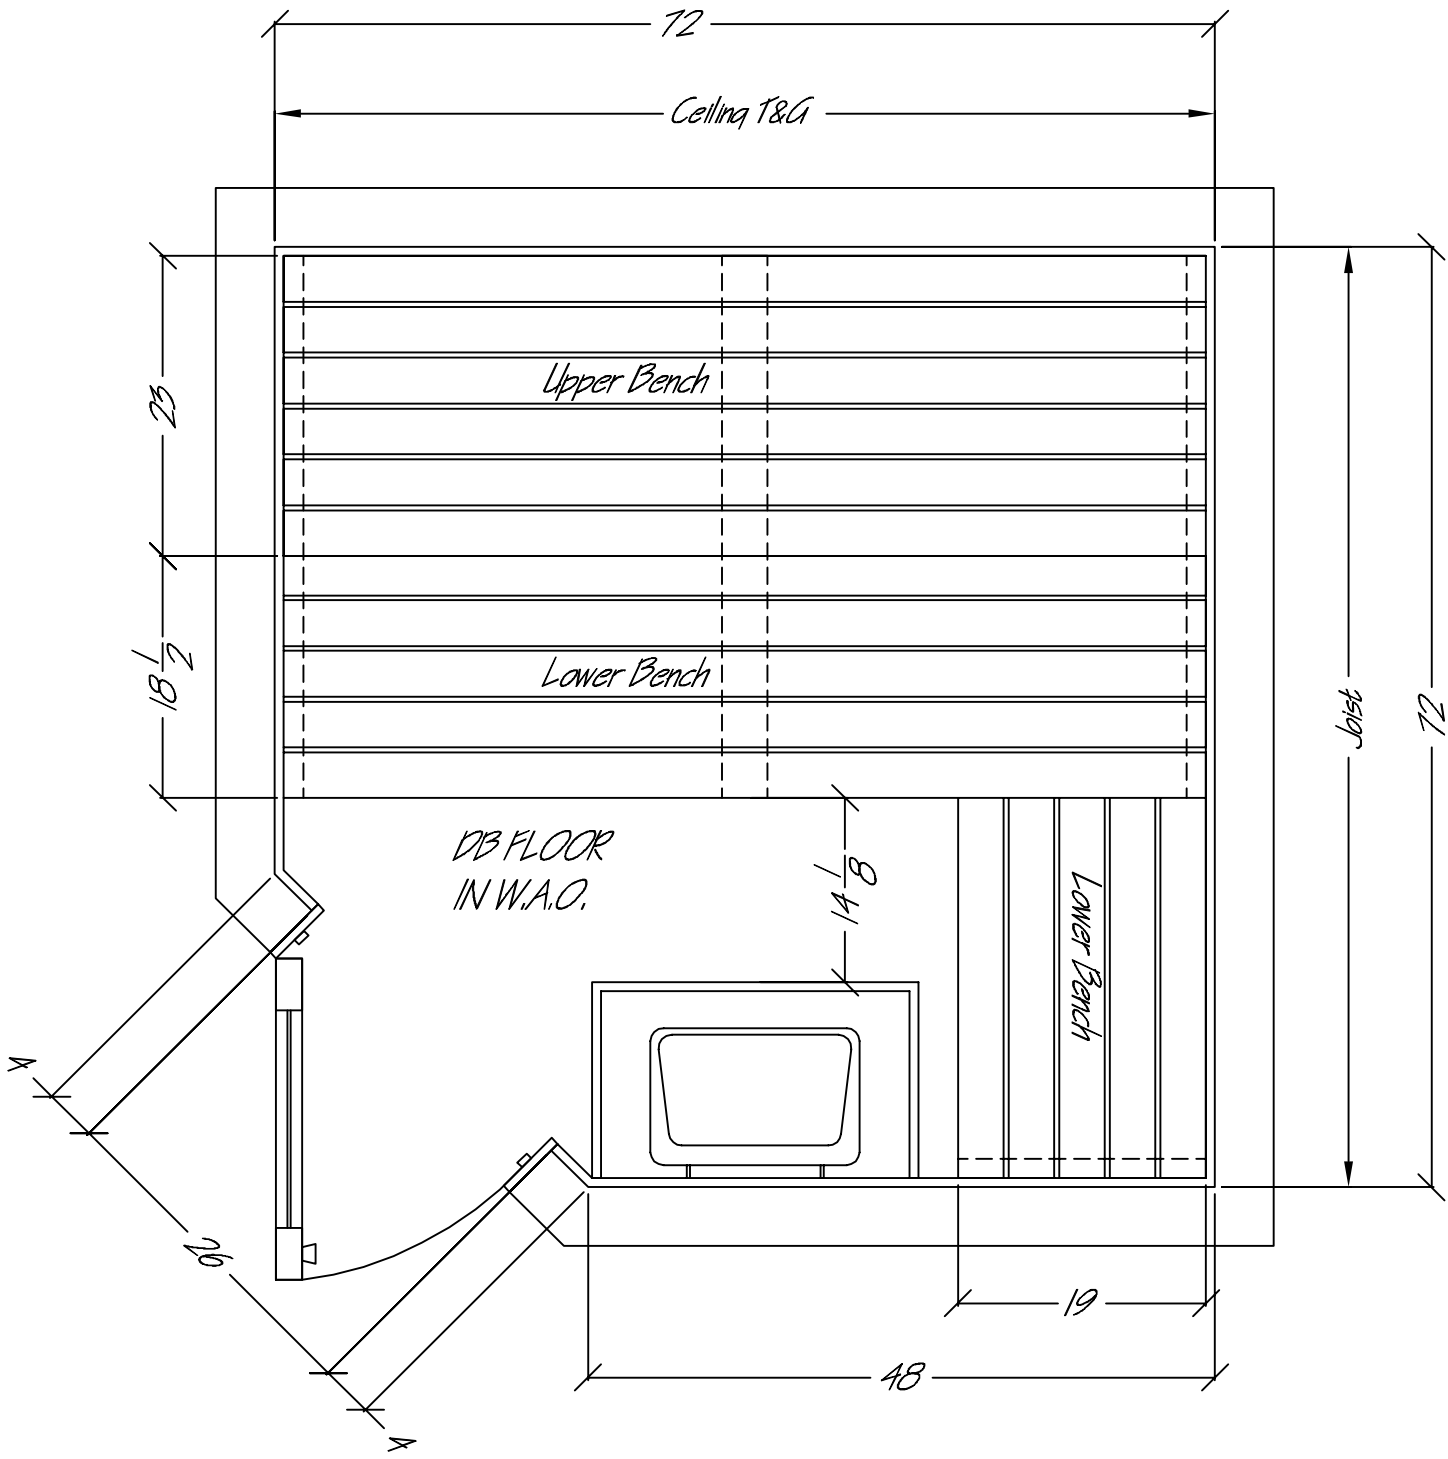

Ceiling Height, 84"

European Pre-Cut Sauna 6x6-5
----- Indicates Bench Supports

Note: Cedar T&G to be applied horizontally
European benches are 23" wide
R.O. = 26"x82", Jamb = 5"

Drawing # EPC66-5