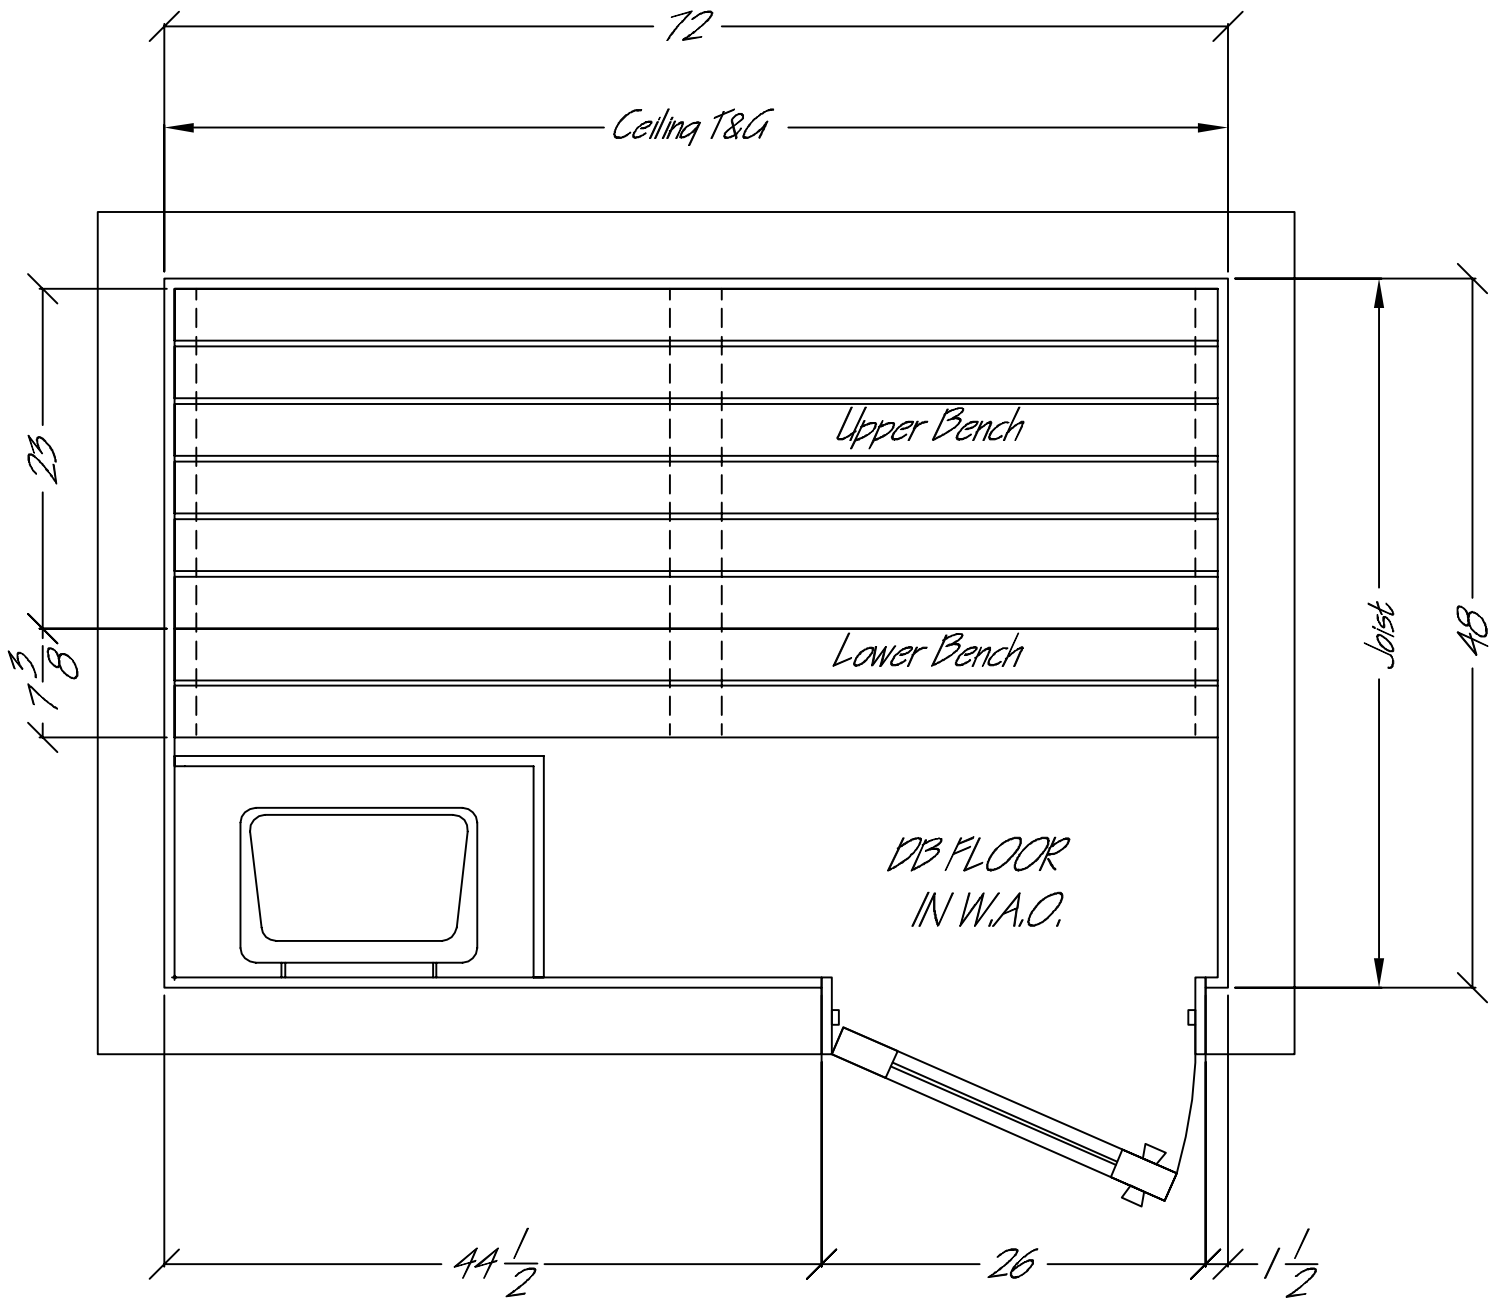

Ceiling Height, 84"

European Pre-Cut Sauna 4x6

----- Indicates Bench Supports

Note: Cedar T&G to be applied horizontally

European benches are 23" wide

R.O. = 26" x 82", Jamb = 5"

Drawing # EPC46